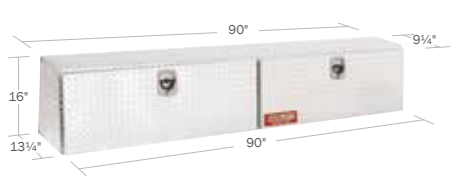

90" Hi-Side Boxes 4.4 CUBIC FEET

- 300303-9-01
- 300303-53-01

Approximate Ship Weight : 57 lbs

Coming Soon

72" Long Lo-Side 5.3 CUBIC FEET

- 300301-9-01
- 300301-53-01

36" Underbed 7.1 CUBIC FEET

- 300500-9-01
- 300500-53-01

48" Underbed 9.5 CUBIC FEET

- 300501-9-01
- 300501-53-01