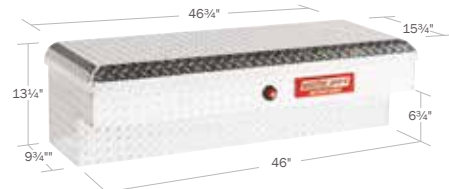

Side Boxes

48" Short Lo-Side 12.5 CUBIC FEET

- 300304-9-01
- 300304-53-01

Approximate Ship Weight : 39 lbs