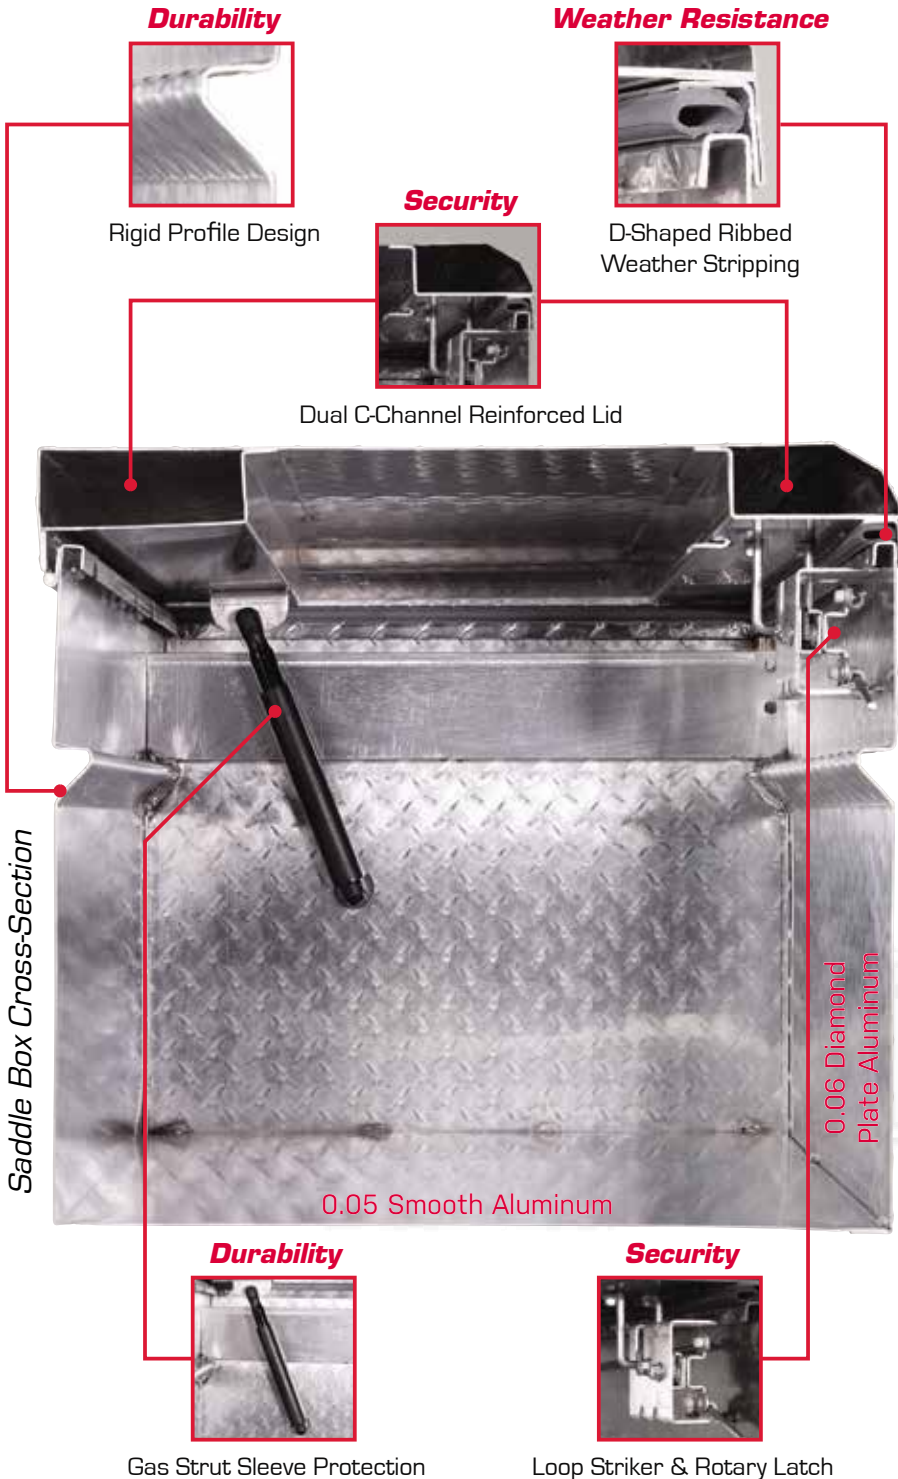

Professional Grade Protection

7 YEAR WARRANTY

PROFESSIONAL DURABILITY

4 Piece Welded Construction

- Puts more strength where it is needed most

Gas Strut Plastic Sleeves

- Prevents basic damage from sliding materials in the box

Powder Coat Protection

- Available in Black

HEAVY DUTY SECURITY

Tamper Resistant Push Button Locks

- Drill resistant through key hole

Two Dual Stage Rotary Latches with Heavy-Duty Looped Strikers

- Secures lid closed and resists pry-in
- Looped striker with steel reinforcement is bolted to heavy-duty C-Channel

C-Channel Reinforced Lid Construction

- Heavy-Duty aluminum welded into lid resists pry-ins

Reinforced Front Panel

- Rigid front panel resists pry-in

CLASSIC WEATHER RESISTANCE

D-Shaped Ribbed weather strip

Foam weather stripping along hinge completes 4 sided weather resistance

INTEGRATED FEATURES

Plastic Parts Sliding Tray

No-Crimp/No-Drill Mounting Hardware

Built-In Side Compartments

DEFENDER SERIES™