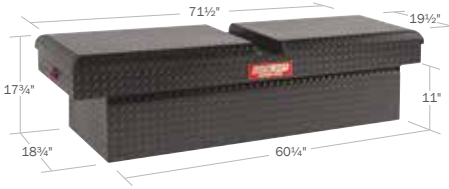

Full Size Truck Standard Cross 10.2 CUBIC FEET

- 300207-9-01
- 300207-53-01

Approximate Ship Weight : 56 lbs